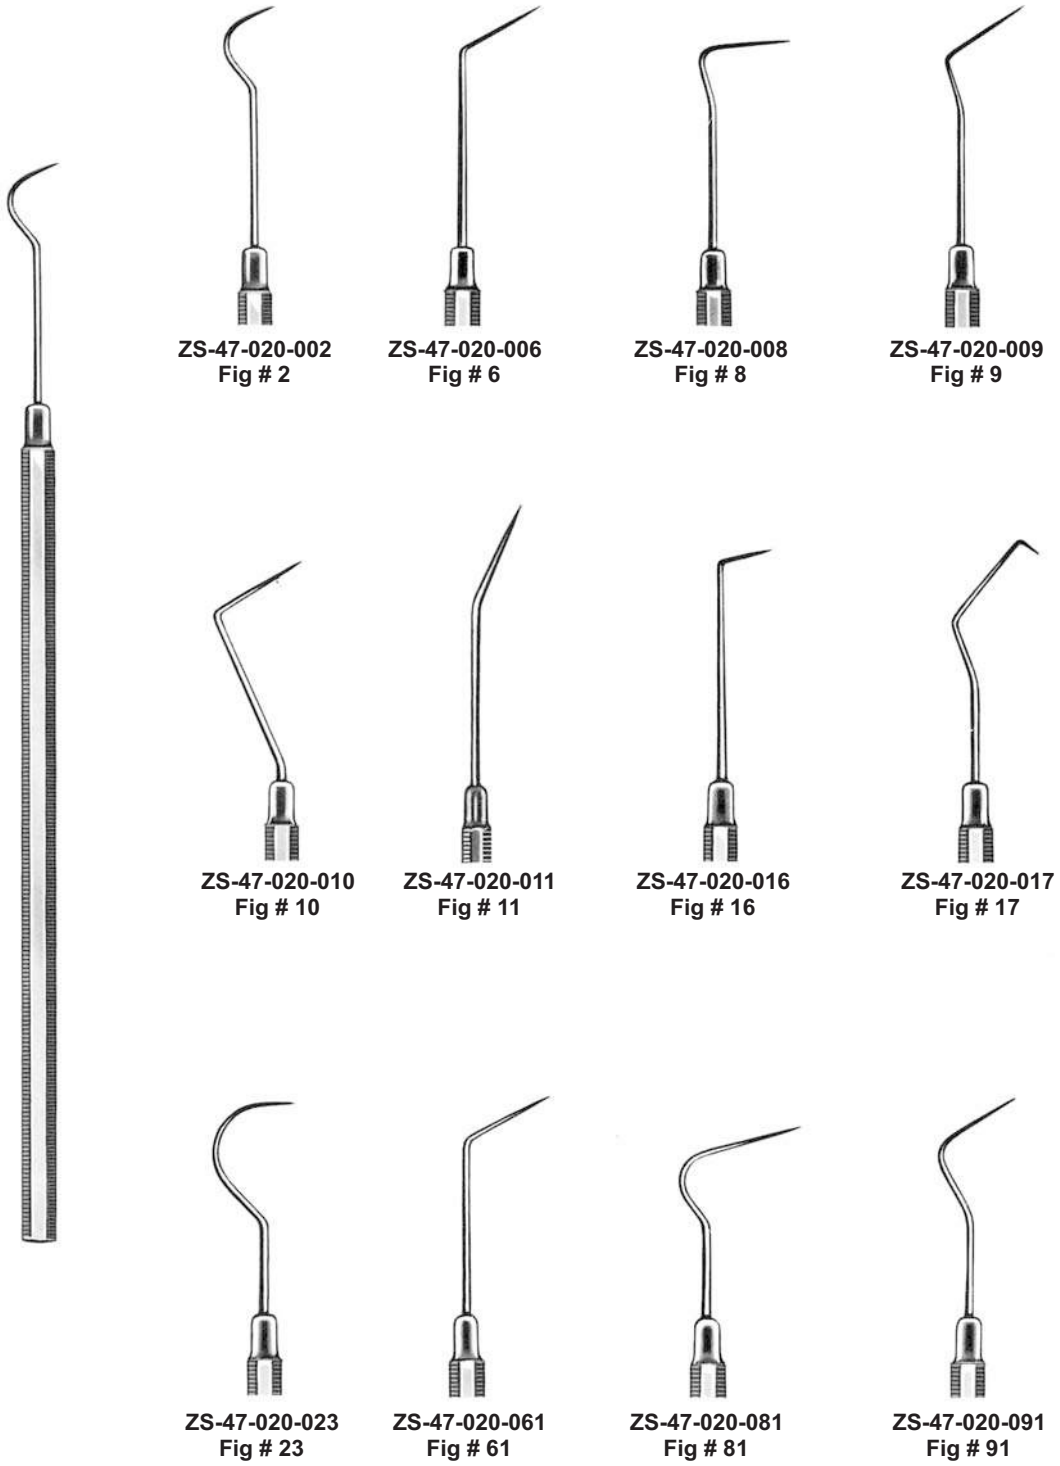

Ø 30 mm, 380g
Williger
 24 cm / 9½"
ZS-45-534-380
 Lead Filled Head
ZS-45-534-381
 Stainless Steel Head

Ø 26 mm, 320g
Mead
 18 cm / 7¼"
ZS-45-502-320

DENTAL PROBES

DENTAL PROBES

DENTAL PROBES

Fig 1
ZS-47-030-001