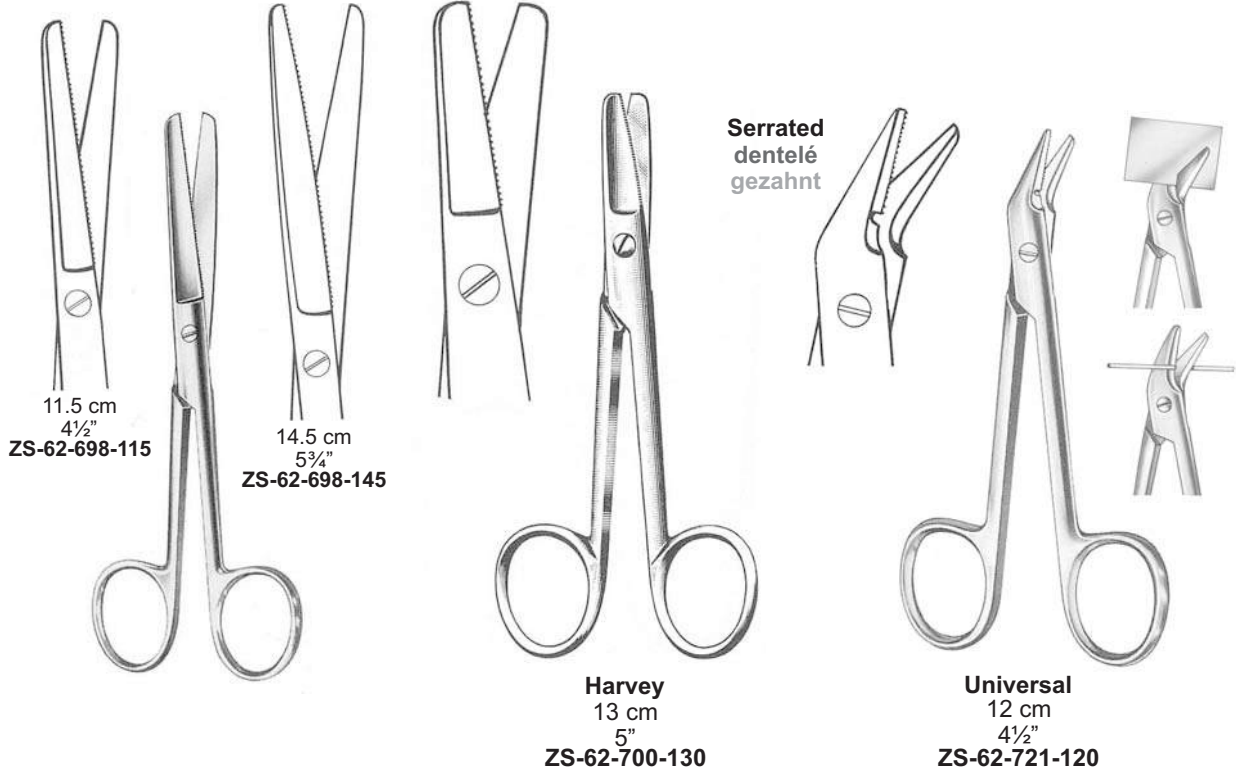

Wire Cutting Scissors, serrated
Ciseaux coupe-fil, dentelés
Draht-und Blehscheren, gezahnt

WIRE CUTTING SCISSORS, SERRATED