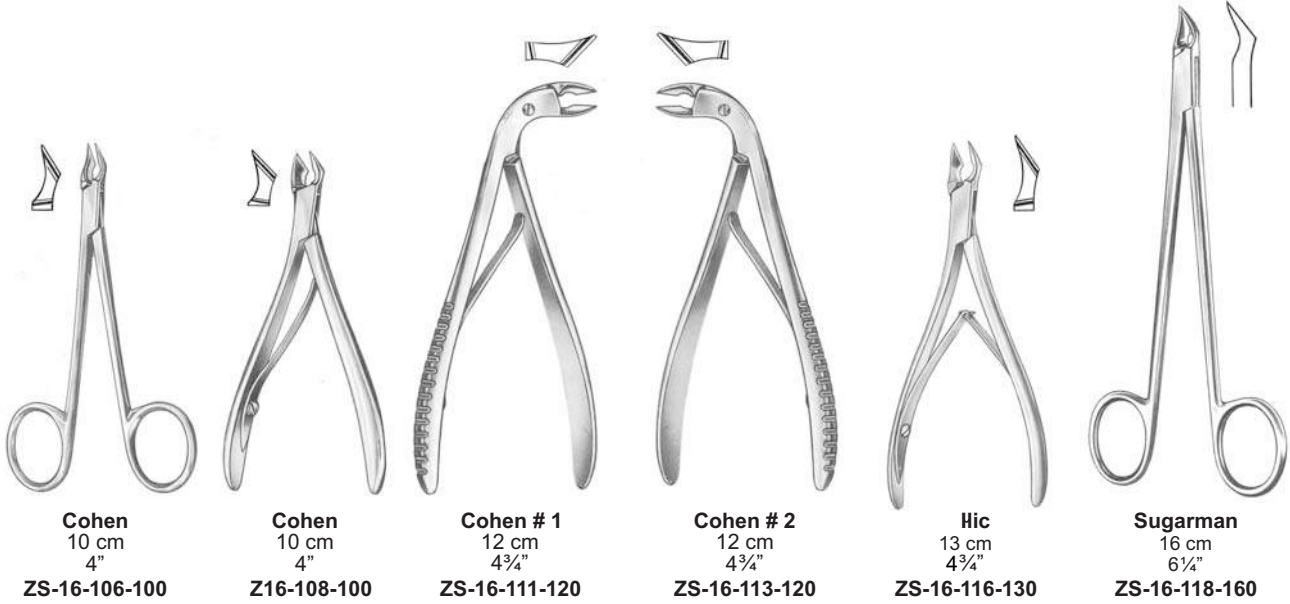

GUM AND TISSUE NIPPERS

Cohen 10 cm 4"	Cohen 10 cm 4"	Cohen # 1 12 cm 4 3/4"	Cohen # 2 12 cm 4 3/4"	Hic 13 cm 4 3/4"	Sugarman 16 cm 6 1/4"
ZS-16-106-100	Z16-108-100	ZS-16-111-120	ZS-16-113-120	ZS-16-116-130	ZS-16-118-160