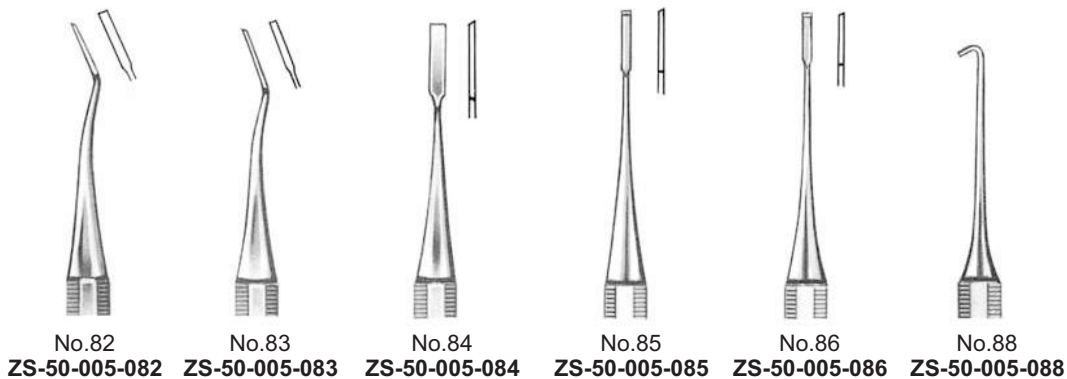

Columbia University
No. 1/2
ZS-49-175-001

Enamel Instruments
Instruments à émail
Schmeizinstrumente

ENAMEL INSTRUMENTS

Black

White

ENAMEL INSTRUMENTS

Black

ENAMEL INSTRUMENTS