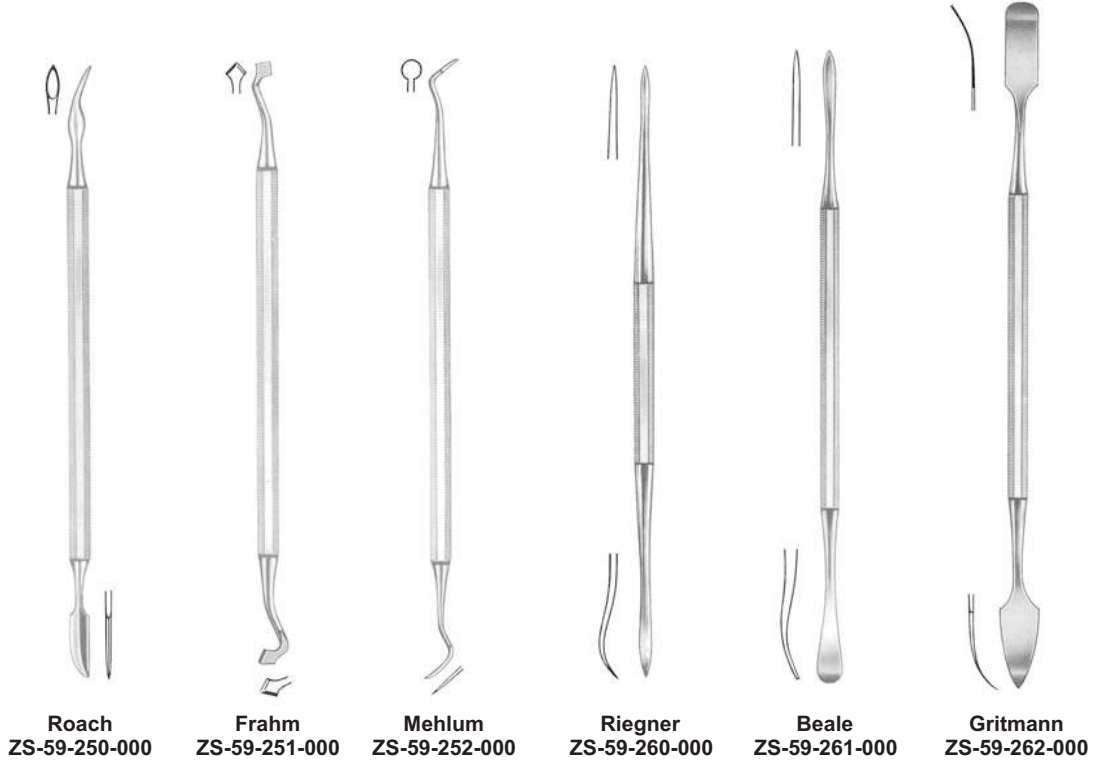

MODELLING INSTRUMENTS