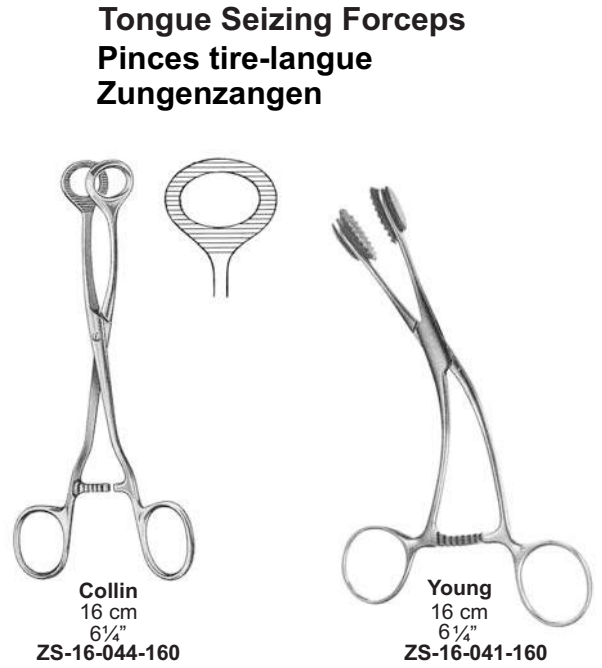

DRESSING FORCEPS