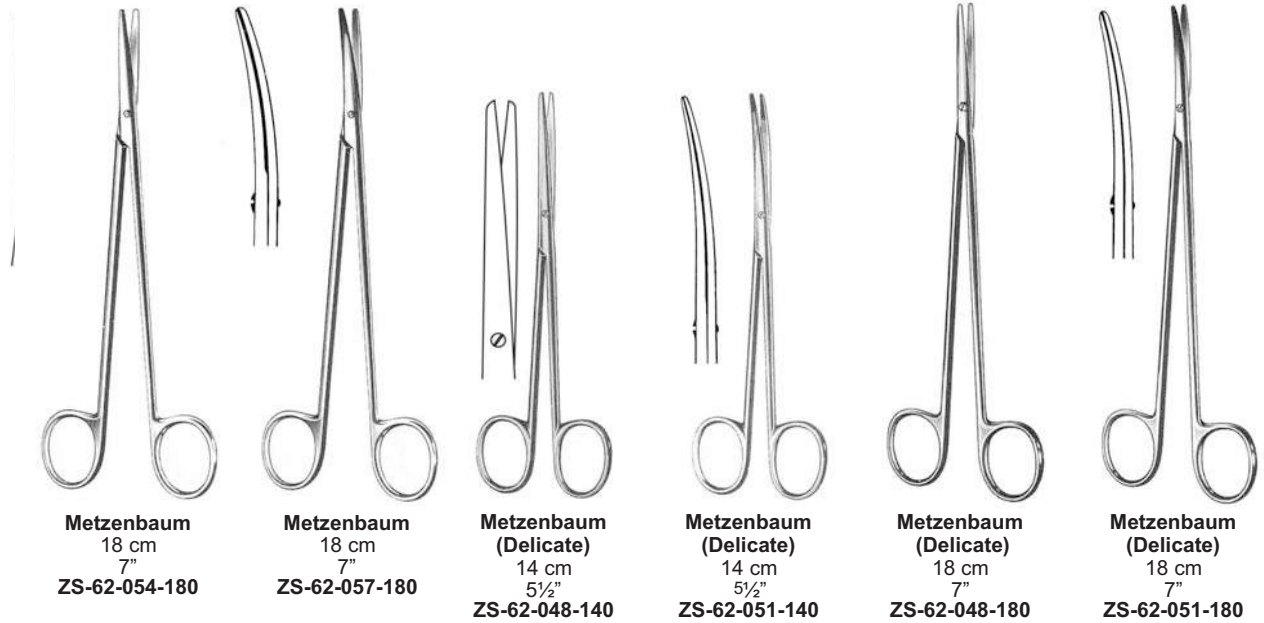

ZS-62-219-110

10.5cm
4"

ZS-62-213-105

12 cm
4¾"

ZS-62-213-120

DELICATE SCISSORS

12 cm
4 3/4"
ZS-62-230-120

LEXER-BABY
10 cm
4"
ZS-62-056-100

LEXER-BABY
10 cm
4"
ZS-62-057-100

12 cm
4 3/4"
ZS-62-231-120

10 cm
4"
ZS-62-223-100

12.5 cm
5"
ZS-62-223-125

OPERATING AND DISSECTING SCISSORS

Serrated
dentelé
gezahnt

OPERATING AND DISSECTING SCISSORS

Gum Scissors
 Ciseaux à gencives
 Zahnfleischscheren