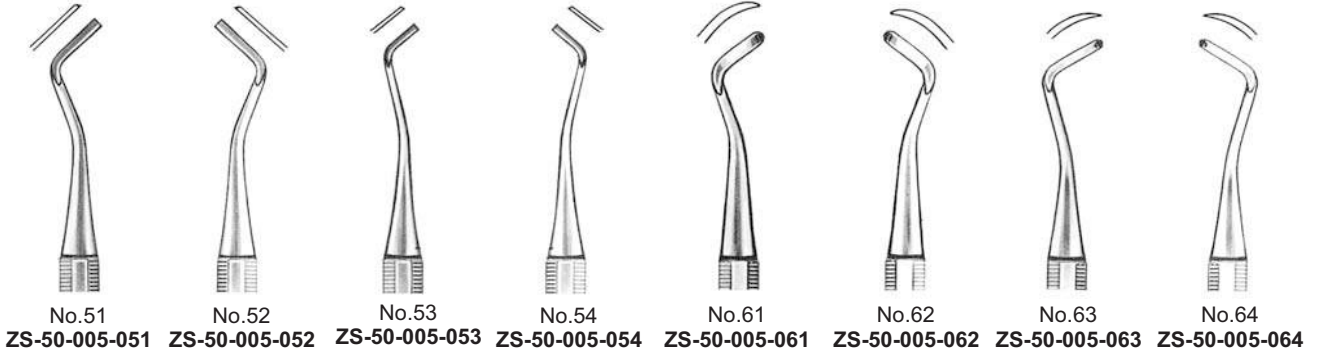

Columbia University
No. 1/2
ZS-49-175-001

Enamel Instruments
Instruments à émail
Schmeizinstrumente

ENAMEL INSTRUMENTS

Black

White

ENAMEL INSTRUMENTS

Black

ENAMEL INSTRUMENTS