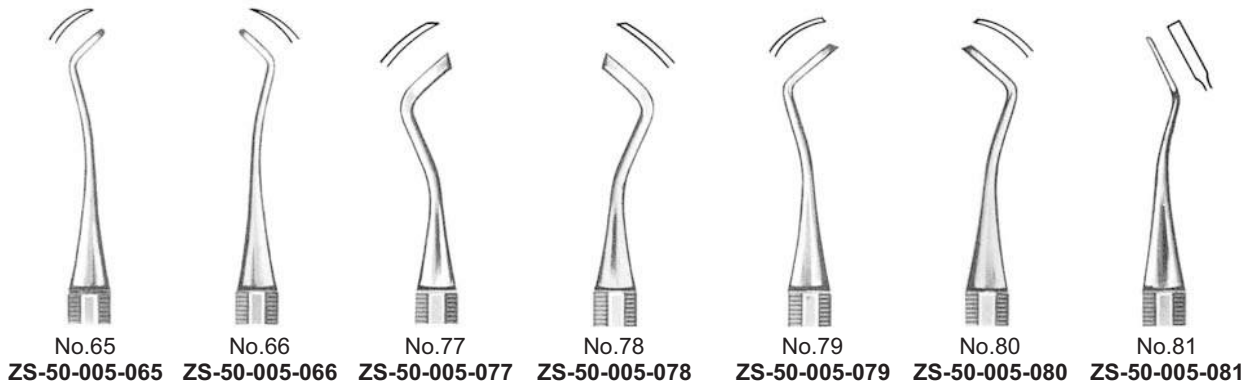

ENAMEL INSTRUMENTS

Black